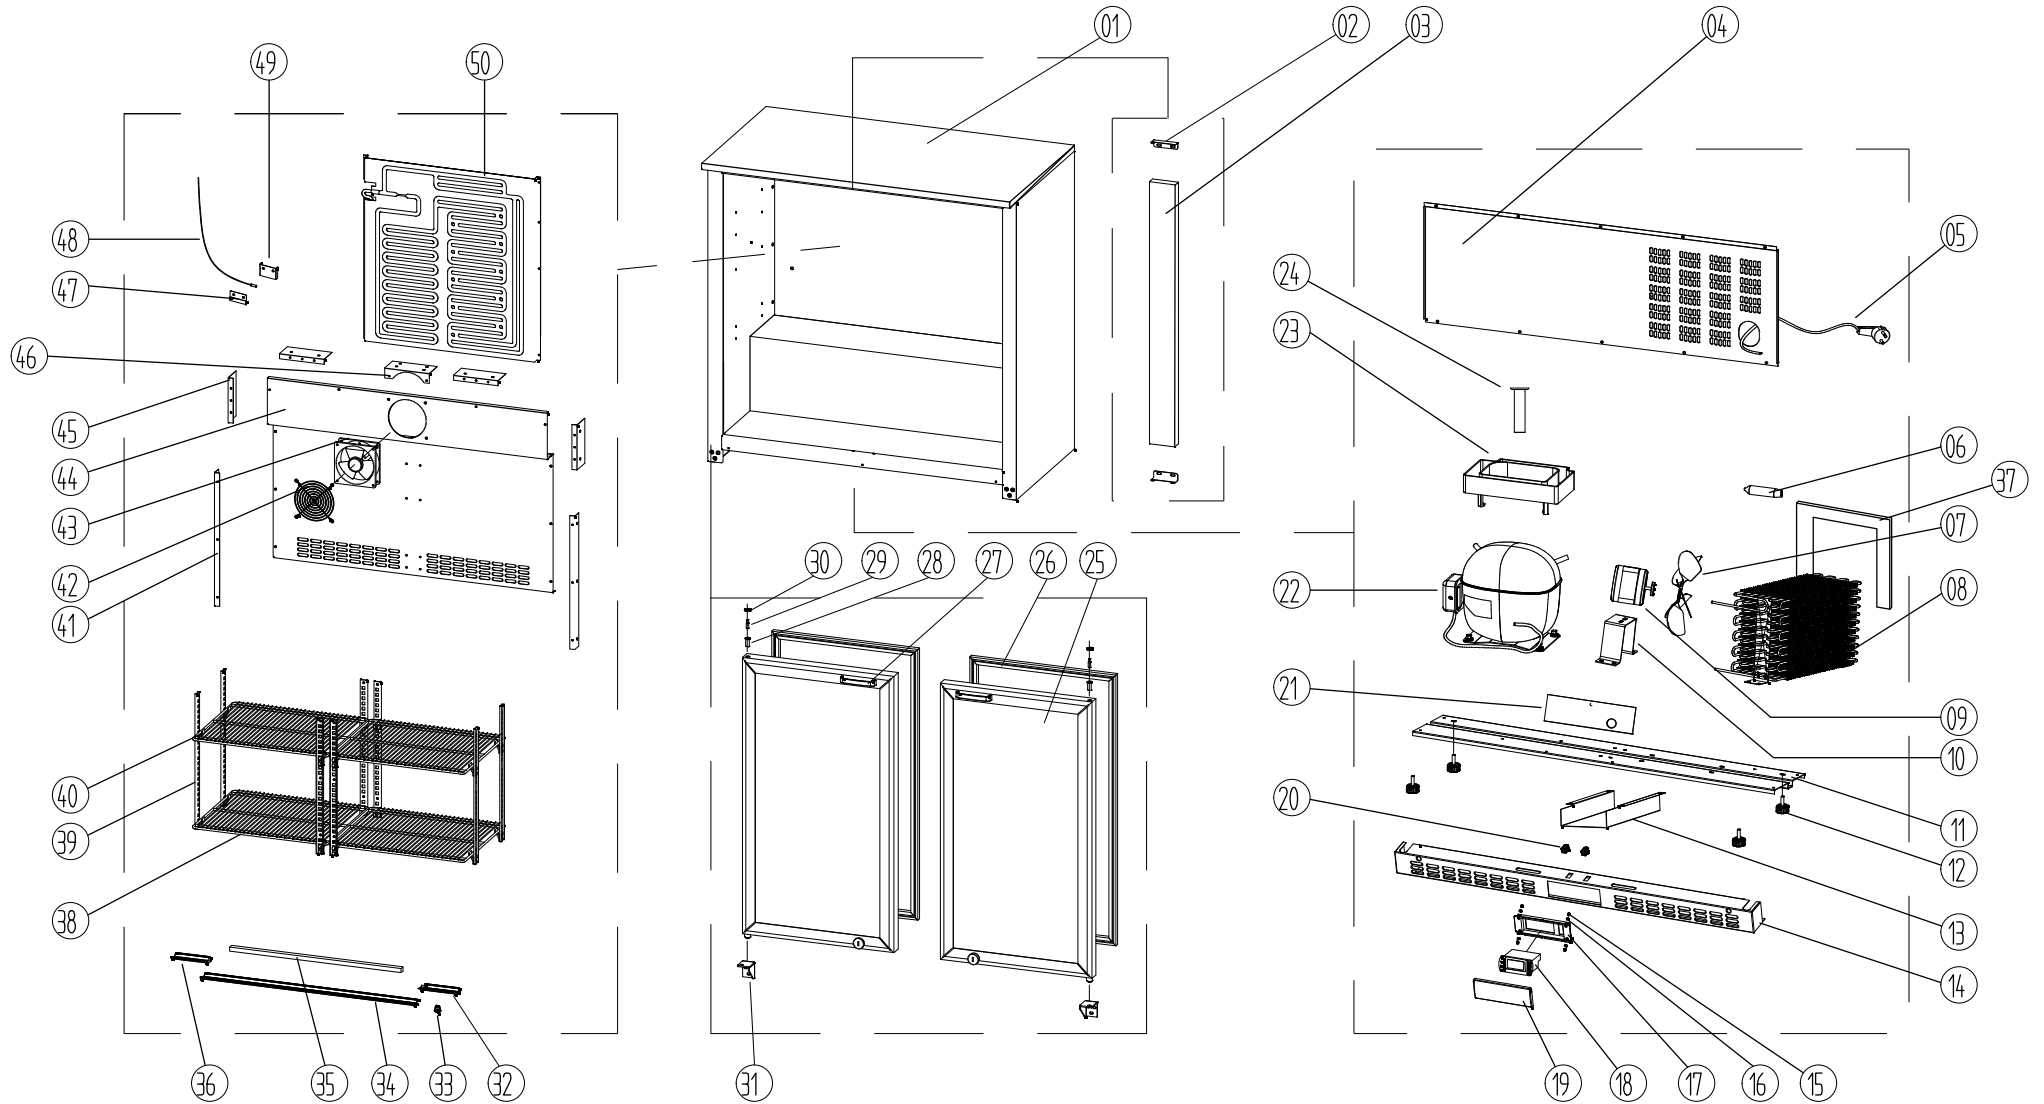

EXPLODED VIEW OF BBD 230L

N°	TYPE L2G	TYPE	NEW CODE	NAME	EN NAME	MODEL	MATERIAL	REMARK	QTY.	REF NAVISION
1	BBD230	BBD-230L	SKC-0-000-1141-0	箱体	BODY	900*500*880			1PCS	BBD230L.01
2	BBD230	BBD-230L	SKC-2-006-0076-0	中梁固定块	mullion fixing	20*27*70	STAINLESS		2PCS	BBT350L.02
3	BBD230	BBD-230L	SKC-0-000-1145-0	中梁	mullion	80*40*760			1PCS	BBT350L.03
4	BBD230	BBD-230L	SKC-2-001-0372-0	机舱后罩	back grill	859*302*9.5	Galvanized sheet		1PCS	BBD230L.04
5	BBD230	BBD-230L	SKC-4-010-0038-0	电源线	PLUG	Φ1.5*3000*3	PLASTIC		1PCS	BBT350L.05
6	BBD230	BBD-230L	SKC-2-103-0002-0	干燥过滤器	FILTER DRIER	Φ19*100		9g	1PCS	BBT350L.06
7	BBD230	BBD-230L	SKC-2-105-0003-0	冷凝风机风叶	FAN BLADE	Φ172	aluminum		1PCS	BBT350L.08
8	BBD230	BBD-230L	SKC-2-102-0001-0	冷凝器	CONDENSOR				1PCS	BBD230L.08
9	BBD230	BBD-230L	SKC-4-001-0009-0	冷凝风机	CONDENSOR FAN	ZCF170			1PCS	BBT350L.10
10	BBD230	BBD-230L	SKC-2-006-0363-0	冷凝风机支架	UNIT BOARD SUPPORT	118*50*40	Galvanized sheet		1PCS	BBT350L.11
11	BBD230	BBD-230L	SKC-2-006-0072-0	机组板	UNIT BOARD	880*200*15	Galvanized sheet		1PCS	BBD230S.11
12	BBD230	BBD-230L	SKC-2-140-0010-0	调节脚	ADJUSTABLE FEET	M8*15			4PCS	BBT350L.13
13	BBD230	BBD-230L	SKC-2-006-0071-0	护线盒	control protector	275*120*40	Galvanized sheet		1PCS	#N/A
14	BBD230	BBD-230L	SKC-0-000-1148-0	前装饰板	front panel	900*58*47	Iron painting		1PCS	#N/A
15	BBD230	BBD-230L	SKC-2-110-0289-0	卡块	thermostat clip block		PLASTIC		4PCS	BBT350L.16
16	BBD230	BBD-230L	SKC-2-110-0288-0	孔盖	thermostat clip		PLASTIC		4PCS	BBT350L.17
17	BBD230	BBD-230L	SKC-2-110-0290-0	温控器盒	THERMOSTATE BOX	140*47*15	PLASTIC		1PCS	BBT350L.18
18	BBD230	BBD-230L	SKC-4-030-0017-0	温控器	THERMOSTATE	DIXELL 02			1PCS	XR02CX
19	BBD230	BBD-230L	SKC-2-110-0287-0	温控器罩	THERMOSTATE COVER	144*49*8	PLASTIC		1PCS	BBT350L.20
20	BBD230	BBD-230L	SKC-2-110-0098-0	门托	door support		PLASTIC		2PCS	BBT350L.21
21	BBD230	BBD-230L	SKC-2-006-0073-0	挡风板	air flow conduct A	200*60*15	Galvanized sheet		1PCS	BBT350L.22
22	BBD230	BBD-230L	SKC-4-040-0177-0	压缩机	COMPRESSOR	扎努西 HXL140A			1PCS	BBS130L.21
23	BBD230	BBD-230L	SKC-2-110-0381-0	接水盒	WATER BOX		PLASTIC		1PCS	BBT350L.25
24	BBD230	BBD-230L	SKC-2-110-0296-0	排水管	drain pipe	Φ22*80	PLASTIC		1PCS	BBT350L.26
25	BBD230	BBD-230L	SKC-2-150-0015-0	玻璃门左	GLASS DOOR	802*436*32		LEFT	1PCS	BBD230L.25
25	BBD230	BBD-230L	SKC-2-150-0016-0	玻璃门右	GLASS DOOR	802*436*32		RIGHT	1PCS	BBD230L.25.1
26	BBD230	BBD-230L	SKC-2-110-0059-0	门封条	GASKET	767*403	PVC		2PCS	BBT350L.28
27	BBD230	BBD-230L	SKC-2-170-0036-0	门把手	DOOR HANDLE		zinc based alloy		2PCS	BBT350L.29
28	BBD230	BBD-230L	SKC-2-110-0354-0	门轴套	BUSHING	Φ10*23	PLASTIC		2PCS	BBT350L.30
29	BBD230	BBD-230L	SKC-2-170-0211-0	上铰链轴	UP HINGE AXIS	Φ7*20			2PCS	BBT350L.31
30	BBD230	BBD-230L	SKC-2-160-0127-0	调整垫圈	ADJUSTABLE GASKET	Φ14*1.5	PLASTIC		2PCS	BBT350L.32
31	BBD230	BBD-230L	SKC-2-006-0067-0	下铰链/左	DOWN HINGE/LEFT	46*44*35	Iron painting	LEFT	1PCS	BBT350L.34
31	BBD230	BBD-230L	SKC-2-006-0068-0	下铰链/右	DOWN HINGE/RIGHT	46*44*35	Iron painting	RIGHT	1PCS	BBS130L.30
32	BBD230	BBD-230L	SKC-2-110-0284-0	灯罩左拼	lamp cover left	108*40*8.5	PLASTIC		1PCS	BBT350L.35
33	BBD230	BBD-230L	SKC-4-050-0004-0	灯开关	LAMP SWITCH	MR-5			1PCS	BBT350L.36
34	BBD230	BBD-230L	SKC-2-110-0282-0	灯罩	LAMP COVER	618*40*8.5	PLASTIC	LEFT/RIGHT	1PCS	
35	BBD230	BBD-230L	SKC-4-050-0013-0	LED灯条	LAMP STRIP	L=600	PLASTIC		1PCS	BBD230S.32
36	BBD230	BBD-230L	SKC-2-110-0285-0	灯罩右拼	lamp cover right	108*40*8.5	PLASTIC		1PCS	BBT350L.39
37	BBD230	BBD-230L	SKC-0-000-0057-0	挡风板组合	air flow conduct B	268.5*186*15	Galvanized sheet		1PCS	BBD230S.37
38	BBD230	BBD-230L	SKC-2-120-0023-0	搁物架	SHELF	324*399	Chrome plating steel		4PCS	BBD230S.34
39	BBD230	BBD-230L	SKC-2-120-0073-0	挂条	SHELF SUPPORT	L=390	PLASTIC		8PCS	BBT350L.42
40	BBD230	BBD-230L	SKC-2-110-0625-0	挂钩	shelf clip		PLASTIC		16PCS	BBT350L.43
41	BBD230	BBD-230L	SKC-2-006-0063-0	长支撑板	long support	386*30*15	aluminum		2PCS	BBT350L.45
42	BBD230	BBD-230L	SKC-2-120-0043-0	内风机网罩	GUARD GRILLS	Φ148	Chrome plating steel		1PCS	BBT350L.46
43	BBD230	BBD-230L	SKC-4-001-0026-0	蒸发风机	EVAPORATOR FAN	4C-230HB			1PCS	BBT350L.47
44	BBD230	BBD-230L	SKC-2-006-0064-0	风壳	EVAPORATOR COVER	817*535*52.5	Embossed aluminum		1PCS	BBD230S.42
45	BBD230	BBD-230L	SKC-2-006-0062-0	短支撑板	short support	130*60*15	aluminum		4PCS	BBT350L.49
46	BBD230	BBD-230L	SKC-2-006-0360-0	内风机支架	EVAPORATOR SUPPORT	60*25*120	STAINLESS		1PCS	BBT350L.48
47	BBD230	BBD-230L	SKC-2-002-0036-0	感温探头夹	PROBE PADDING		STAINLESS		1PCS	BBT350L.50
48	BBD230	BBD-230L	SKC-4-050-0031-0	柜温探头	SENSOR	1.5m			1PCS	BBT350L.51
49	BBD230	BBD-230L	SKC-2-101-0001-0	吹涨式蒸发器	EVAPORATOR	500*740			1PCS	BBD230S.47
22	BBD230	BBD-230L	SKC-4-040-0177-0	压缩机	COMPRESSOR	扎努西 HXL140A			1PCS	CS8075NJEJ